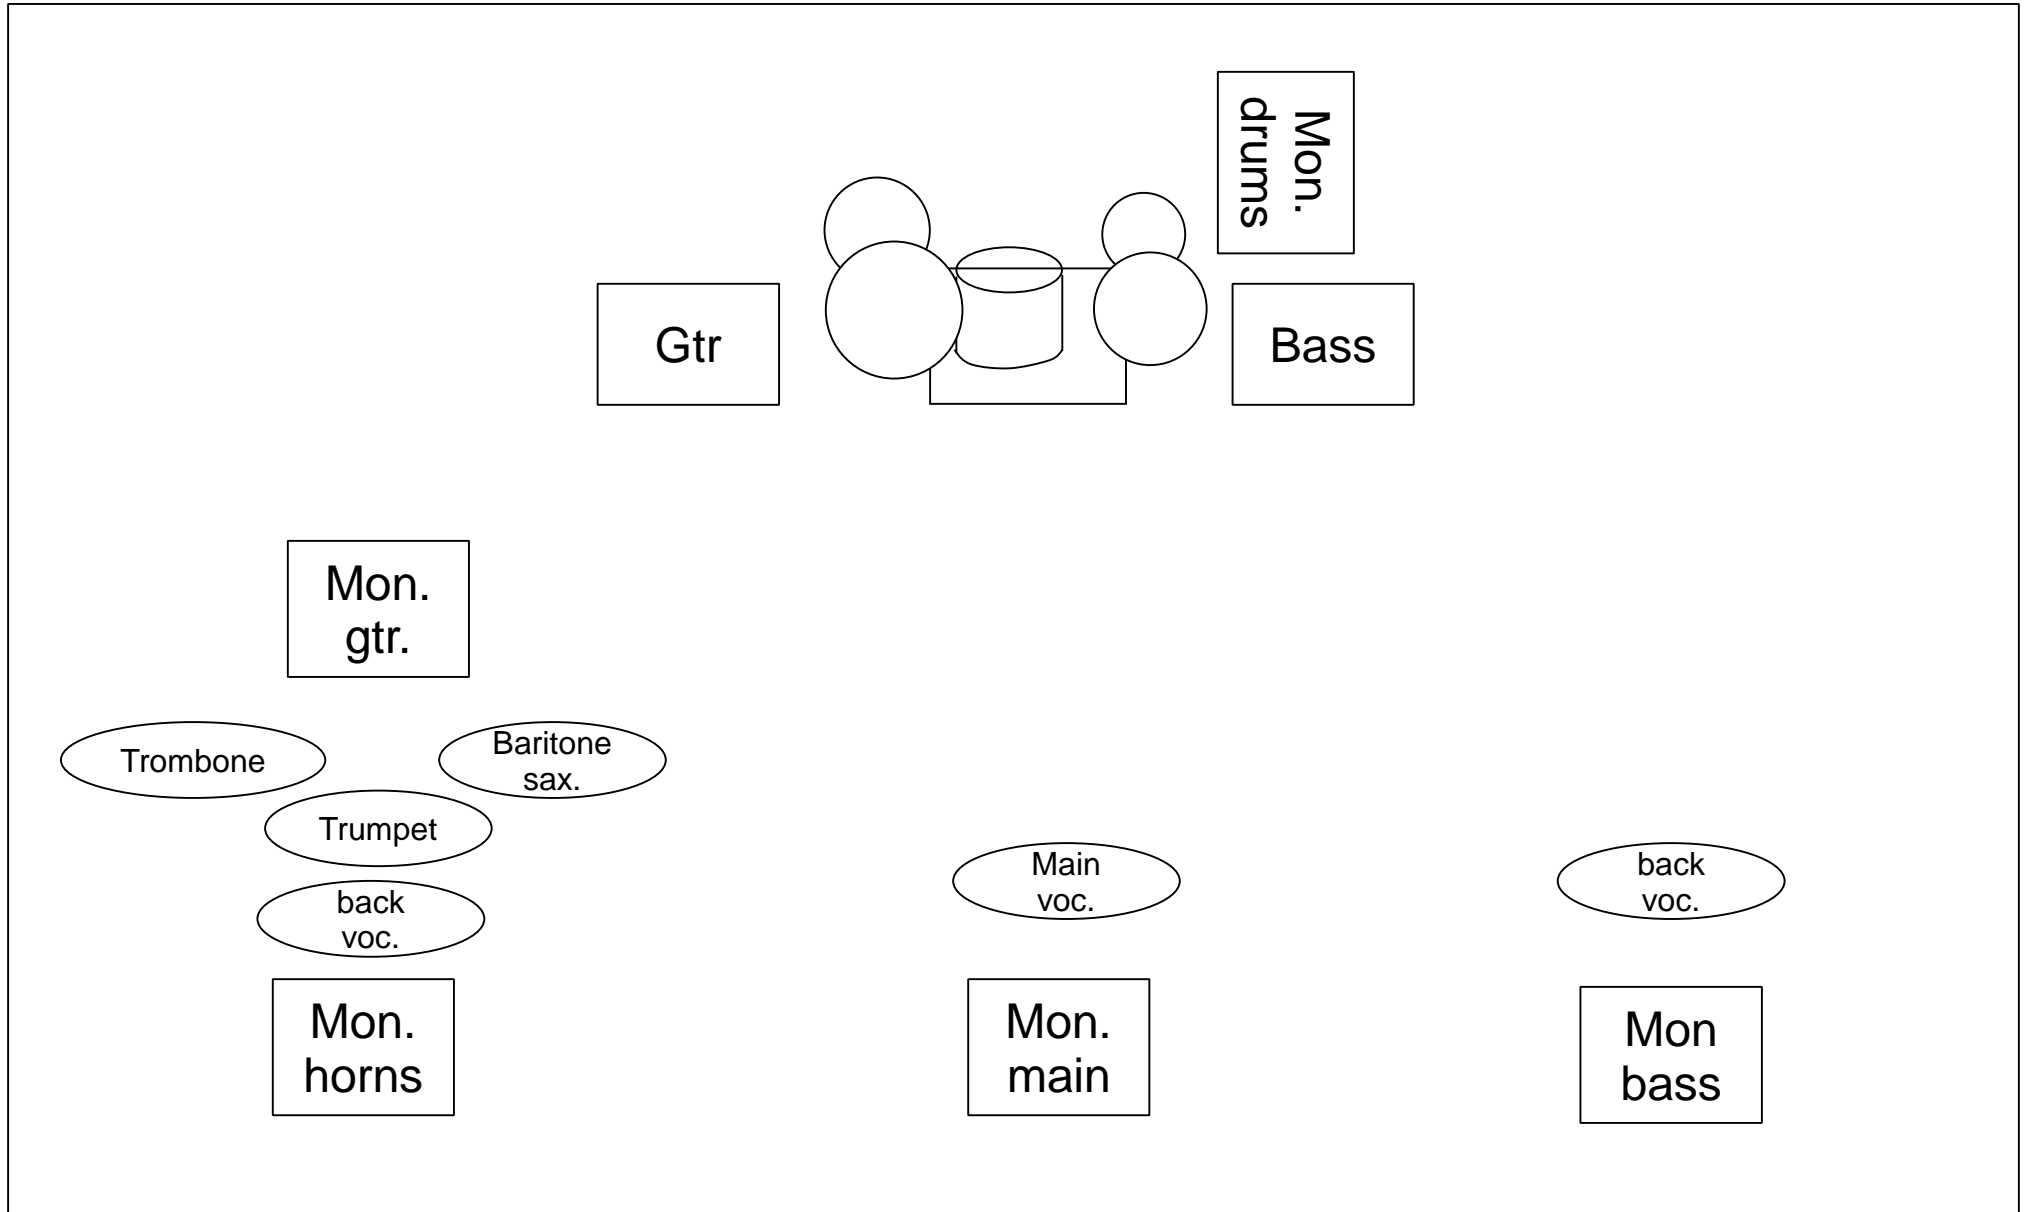

Stage plot

Channel list

| channel | Instrument | info |
|---------|--------------------|----------------|
| 1. | Main voc. | |
| 2. | Backing voc. bass | |
| 3. | Backing voc. horns | |
| 4. | Guitar amp | Mic/(or)DI box |
| 5. | Bass amp | Mic/(or)DI box |
| 6. | Tombone | |
| 7. | Trumpet | |
| 8. | Baritone sax. | |
| 9. | Bass drum | |
| 10. | Snare | |
| 11. | Tom 1 | |
| 12. | Tom 2 | |
| 13. | Tom 3 | |
| 14. | Overhead 1 | Optional |
| 15. | Overhead 2 | Optional |